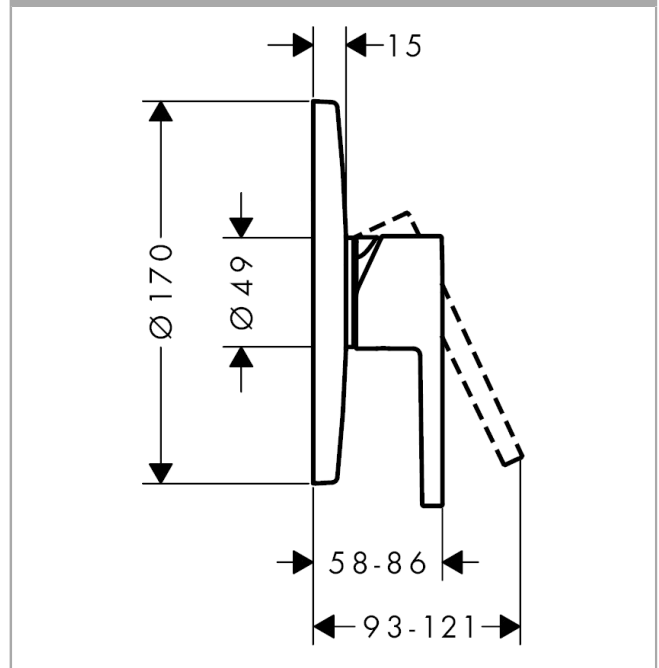

AXOR Starck
Single lever shower mixer for concealed installation with lever handle
 Surfaces: **Chrome** Article Number: **10614000**

Description

product features

- 1 outlet
- connection type: basic set
- ceramic cartridge
- min. operating pressure: 1 bar
- max. operating pressure: 10 bar
- temperature limitation adjustable
- with silencer
- suitable for continuous flow water heaters
- matching handle design for the AXOR Starck basin mixers with lever handles

Product image

Scale drawing

Flowchart